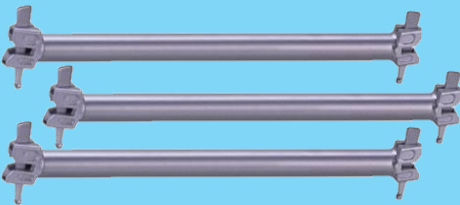

Various Sizes : 1000 mm

1500 mm

2000 mm

2500 mm

3000 mm

Ledger/Transom

Various Sizes : 600 mm

650 mm

914 mm

1219 mm

1150 mm

1829 mm

2439 mm

Metal Deck

Various Sizes: 1000 mm x 210 mm/240 mm

2000 mm x 210 mm/240 mm

Base Collar

Size : Height 230 mm

Adjustable Jack Base

Sizes : 600 mm

U-Head Jack

Sizes : 600 mm

Staircase

Various Sizes :
1829 mm x 2000 mm