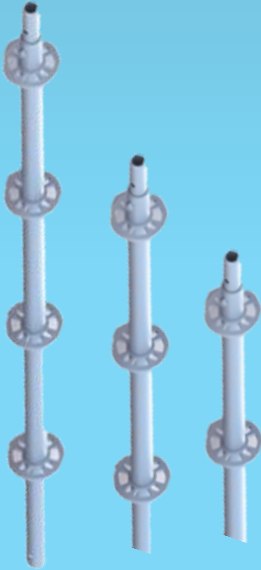

JA Scaffolding Engineering Pte Ltd

20 Tuas South Street 3 S(638056)

Website: www.jascaffold.com.sg

Enquiry: sales@jascaffold.com.sg

Tel: +65 6893 6386 Fax: +65 6893 2936

Modular System

Standard

48.3mm Diameter

Various Sizes : 1000 mm

1500 mm

2000 mm

2500 mm

3000 mm

Ledger/Transom

Various Sizes : 600 mm

650 mm

914 mm

1219 mm

1150 mm

1829 mm

2439 mm

Metal Deck

Various Sizes: 1000 mm x 210 mm/240 mm

2000 mm x 210 mm/240 mm

Base Collar

Size : Height 230 mm

Adjustable Jack Base

Sizes : 600 mm

U-Head Jack

Sizes : 600 mm

Staircase

Various Sizes :
1829 mm x 2000 mm