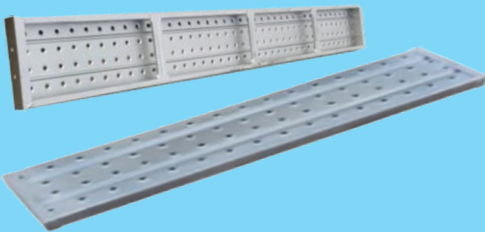

Various Sizes : 1000 mm

1500 mm

2000 mm

2500 mm

3000 mm

Ledger/Transom

Various Sizes : 600 mm

650 mm

914 mm

1219 mm

1150 mm

1829 mm

2439 mm

Metal Deck

Various Sizes: 1000 mm x 210 mm/240 mm

2000 mm x 210 mm/240 mm

3000 mm x 210 mm/240 mm

4000 mm x 210mm/240 mm

Transom Put Log

Various Sizes: 650 mm

914 mm

1219 mm

1829 mm

2439 mm

Base Collar

Size : Height 230 mm

Adjustable Jack Base

Sizes : 600 mm

U-Head Jack

Sizes : 600 mm

Staircase

Various Sizes :
1829 mm x 2000 mm